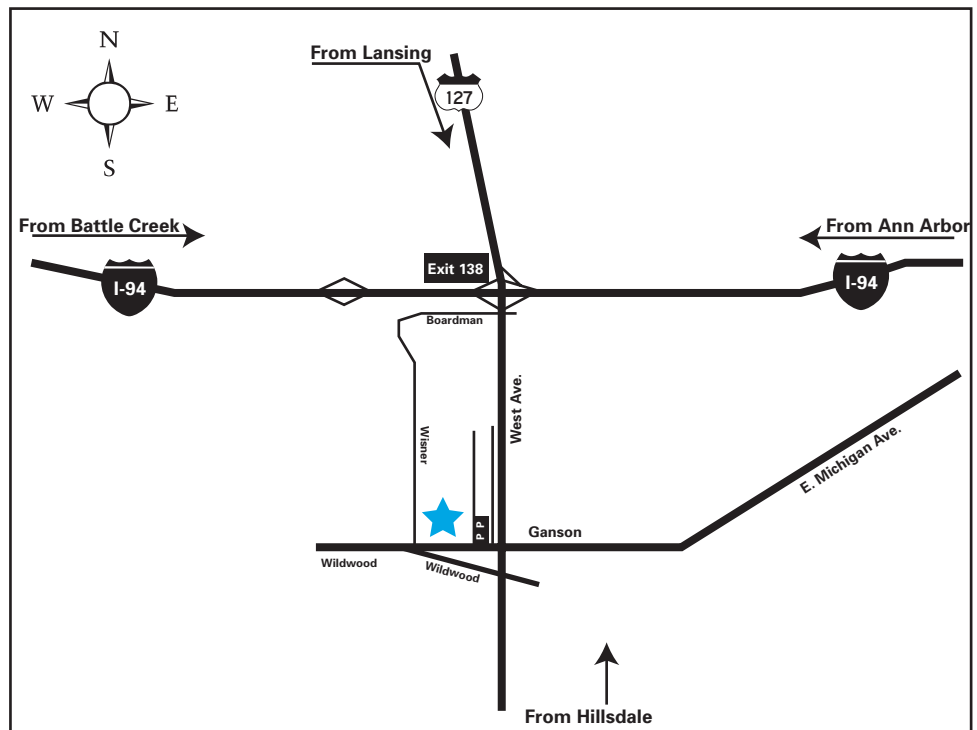

DIRECTIONS TO OUR LOCATION

From the North: Take US-127 south to Jackson. Continue straight under the US-127 and I-94 overpass. US-127 becomes West Ave. Follow West Ave. to Ganson Street. Turn right (west) on Ganson. We are on the right side just before the next traffic light (Wisner St.)

From the South: Take M-50/US-127 north to I-94 west. Follow I-94 west to exit 138 and turn left. Continue straight under the US-127 and I-94 overpass. US-127 becomes West Ave. Follow West Ave. to Ganson Street. Turn right (west) on Ganson. We are on the right side just before the next traffic light (Wisner St.)

From the East: Follow I-94 west to exit 138 and turn left. Continue straight under the US-127 and I-94 overpass. US-127 becomes West Ave. Follow West Ave. to Ganson Street. Turn right (west) on Ganson. We are on the right side just before the next traffic light (Wisner St.)

From the West: Follow I-94 east to exit 138 and turn right. You are now on West Ave. Follow West Ave to Ganson Street. Turn right (west) on Ganson. We are on the right side just before the next traffic light (Wisner St.)

Jackson Office

1116 W. Ganson

Jackson, MI 49202

877.TLC.TIME (877.852.8463)

Located on the corner of Ganson Street and Wisner Street.

Take a Closer Look®

TLC
EYECARE & LASER CENTERS

877.TLC.TIME (877.852.8463) • www.tlceyecare.com

Locations include: **Michigan:** Adrian • Ann Arbor • Battle Creek • Chelsea • Farmington Hills • Jackson
Kalamazoo • Lansing • **Ohio:** Bellevue • Bryan • Sandusky • Toledo